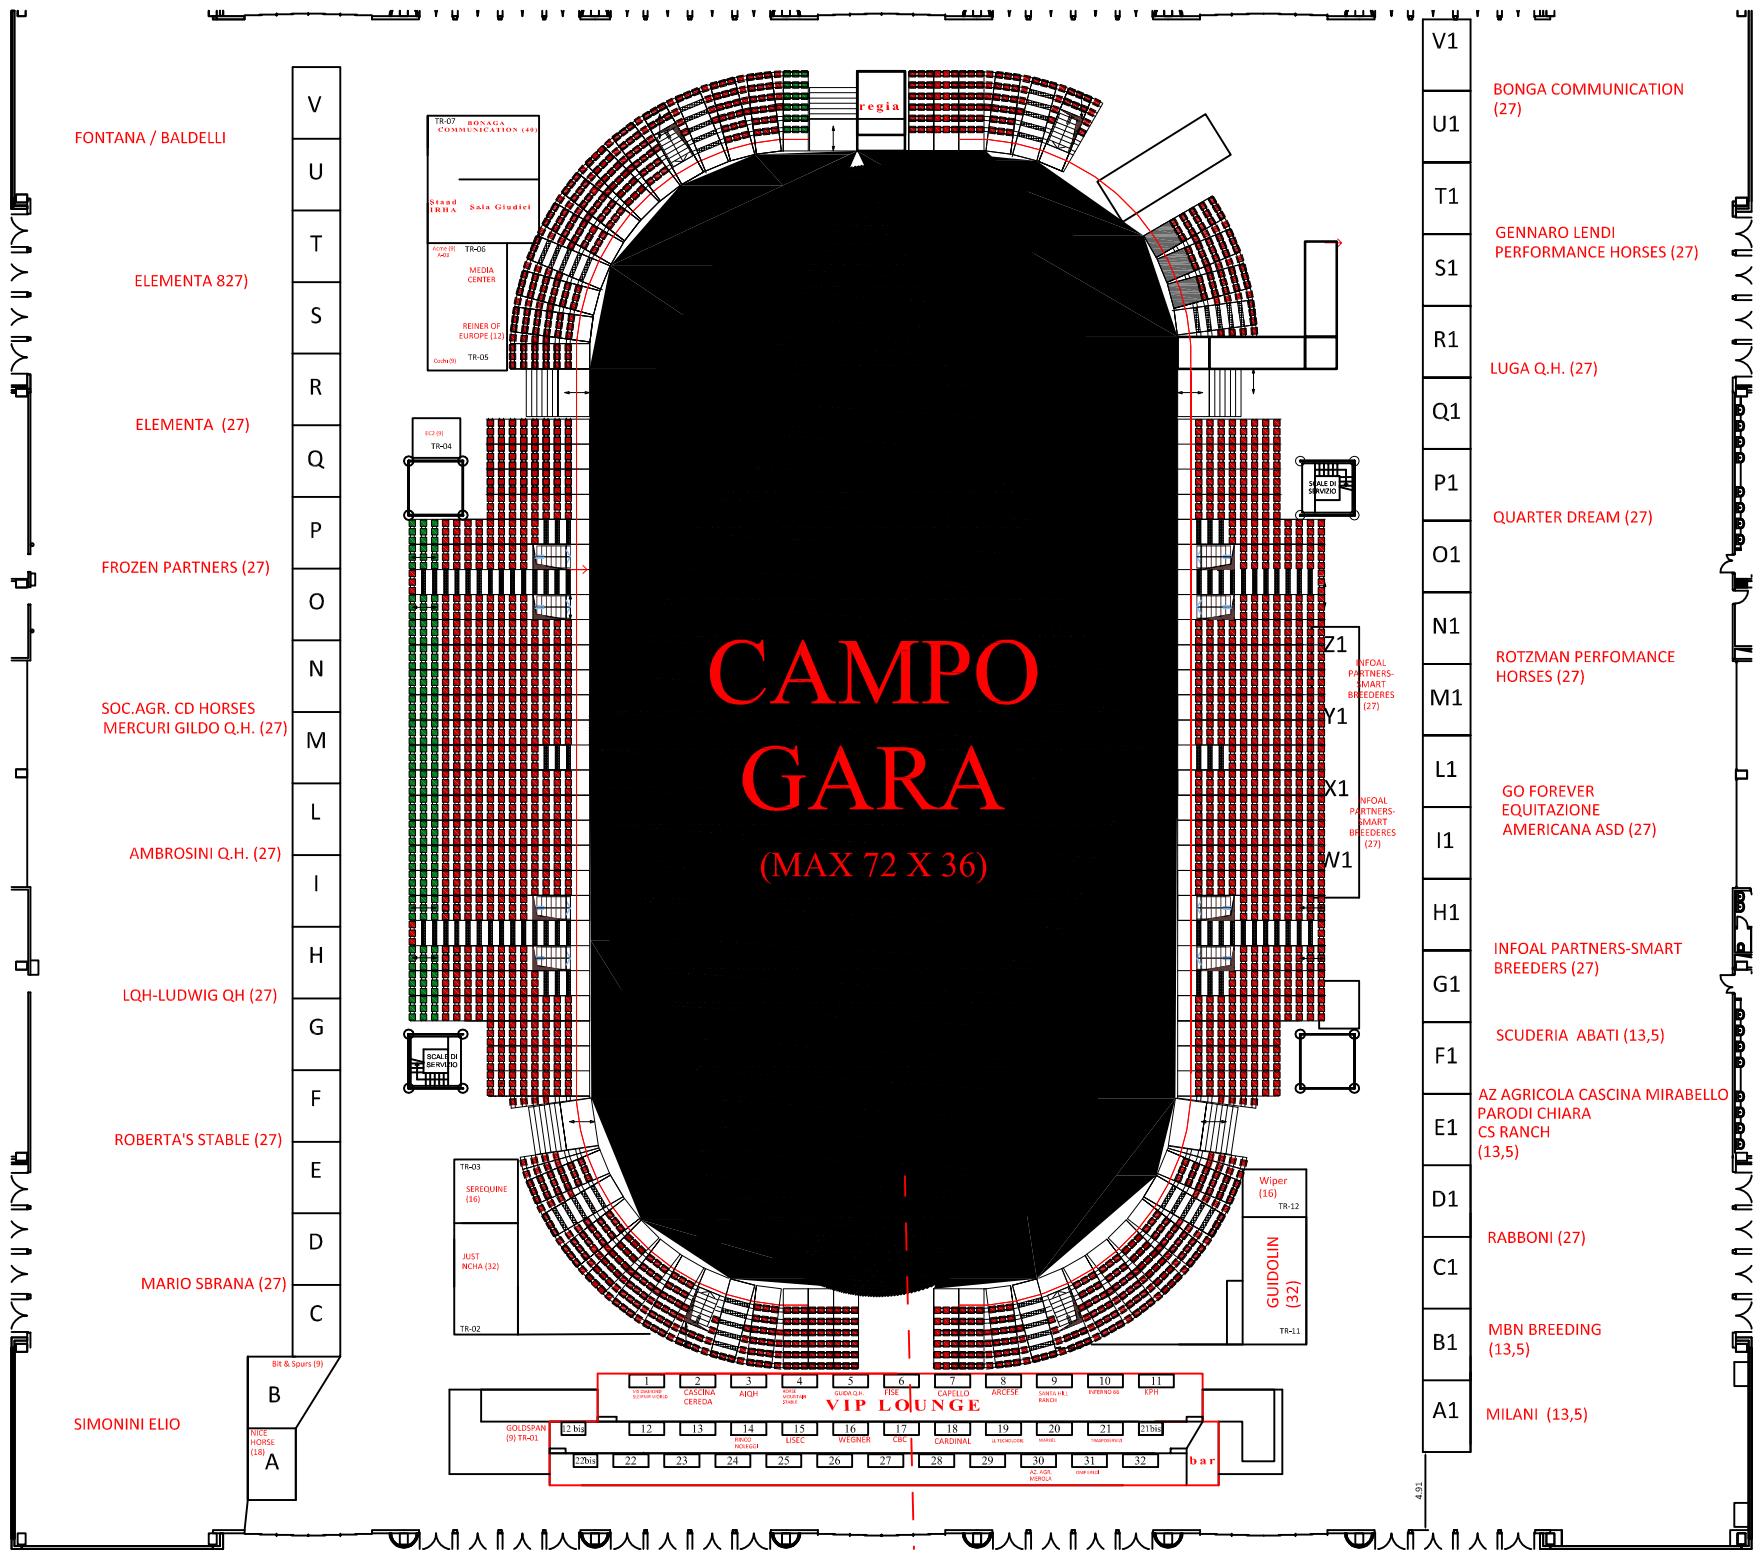

E0 CONTACT (15) F0 VERSARI (15) HO (15)

2Z
2Y
2X
2W
2V
2U
2T
2S
2R
2Q

ROLESKY RANCH (27)

246 REINIER PROFESSIONAL MEACCI REINING HORSES (27)

GREY STONE RANCH GIRINON PERFORMANCE HORSES (27)

GD PERFORMANCE HORSES GD SRL (27)