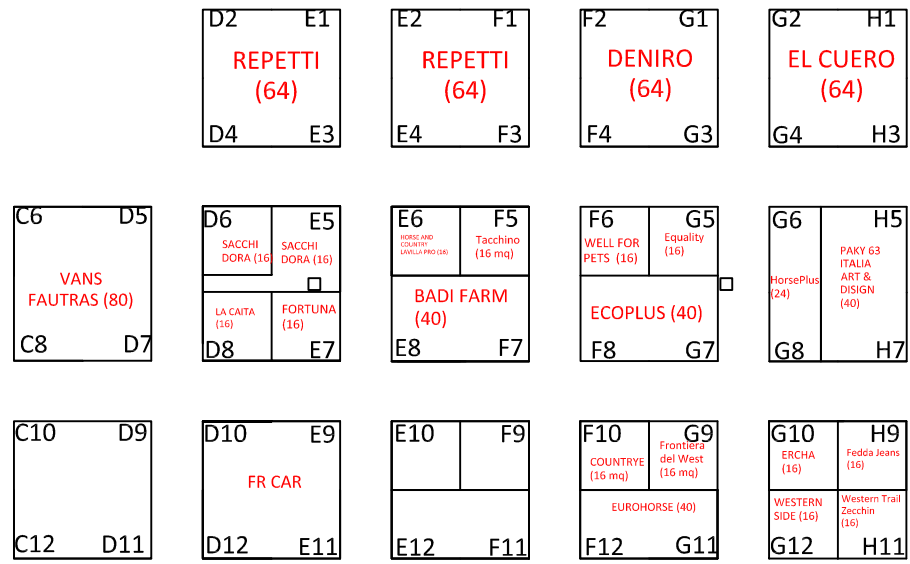

E0 CONTACT (15) F0 VERSARI (15) HO (15)

2Z
2Y
2X
2W
2V
2U
2T
2S
2R
2Q

ROLESKY RANCH (27)

246 REINIER PROFESSIONAL MEACCI REINING HORSES (27)

GREY STONE RANCH GIRINON PERFORMANCE HORSES (27)

GD PERFORMANCE HORSES GD SRL (27)

FONTANA / BALDELLI

ELEMENTA 827)

ELEMENTA (27)

FROZEN PARTNERS (27)

SOC.AGR. CD HORSES
MERCURI GILDO Q.H. (27)

AMBROSINI Q.H. (27)

LQH-LUDWIG QH (27)

ROBERTA'S STABLE (27)