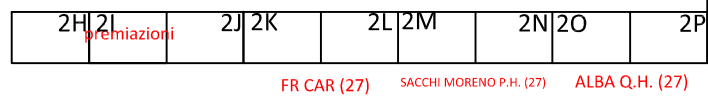

E0 CONTACT (15) F0 VERSARI (15) HO (15)

2Z
2Y
2X
2W
2V
2U
2T
2S
2R
2Q

ROLESKY RANCH (27)

246 REINIER PROFESSIONAL MEACCI REINING HORSES (27)

GREY STONE RANCH GIRINON PERFORMANCE HORSES (27)

GD PERFORMANCE HORSES GD SRL (27)